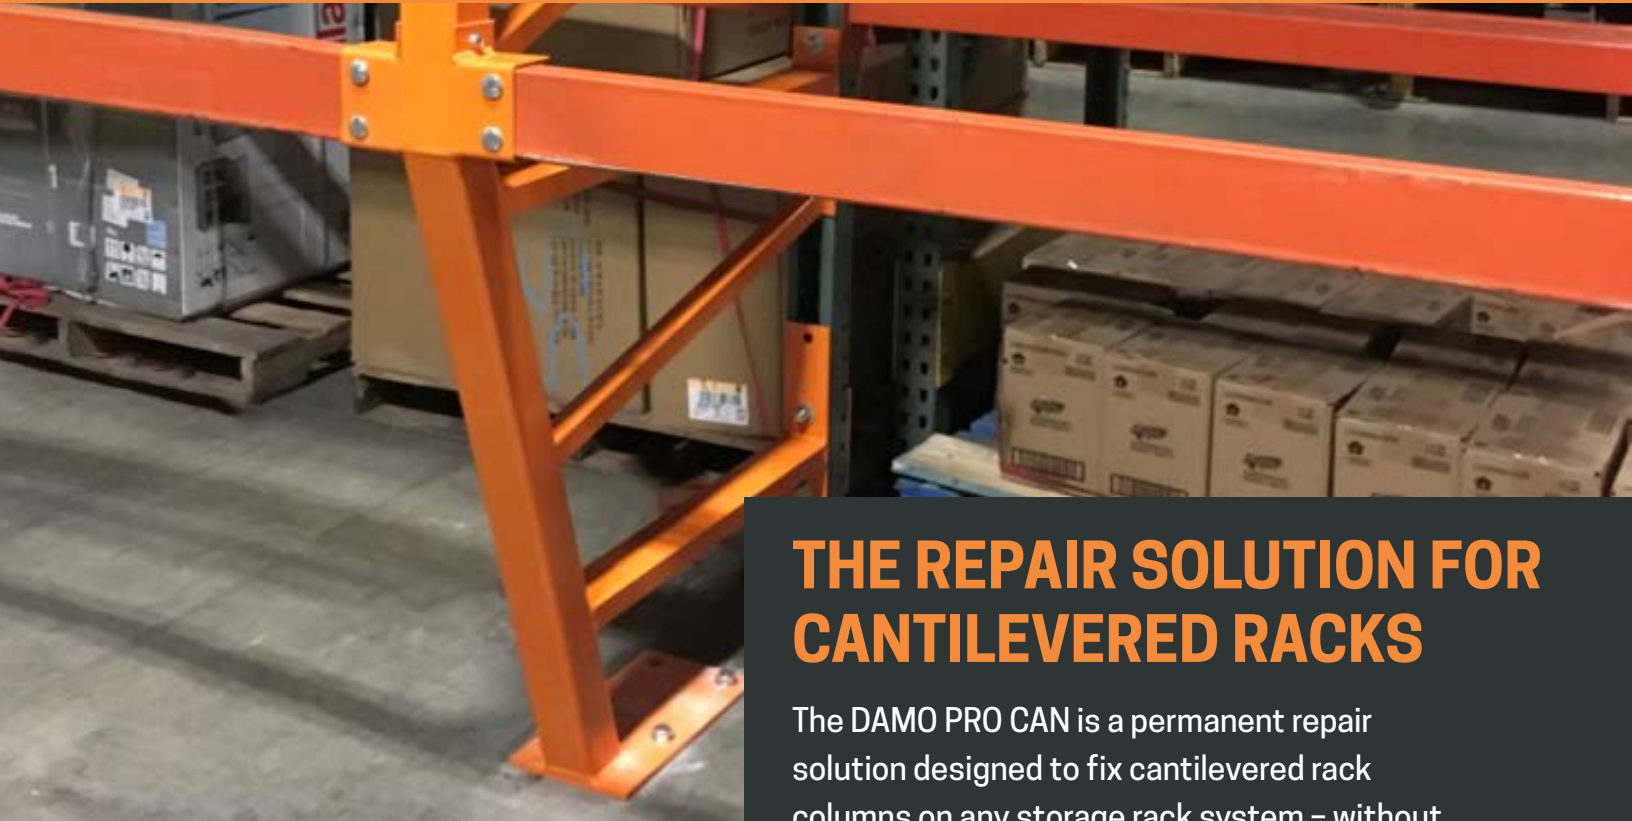

DAMO PRO

Engineered Rack Column Repair Kit

END THE CYCLE OF RACK REPLACEMENT

The DAMO PRO is the rack repair kit that started it all. This permanent repair solution is designed to fix damaged rack columns on any storage rack system – without compromising the original load capacity.

-  Post made of 1/4" thick structural steel tube, making it virtually indestructible.
-  Never worry about damaged rack uprights again with DAMOTECH's **lifetime warranty** against impact included with every DAMO PRO.
-  Short lead time, quick installation, and little to no unloading reduces downtime.
-  Made-to-measure to restore the original rack capacity of any size and type of pallet racking system.

Galvanized

Additional lead time required.

DAMO PRO CAN

Engineered Repair Kit for Cantilevered Racks

THE REPAIR SOLUTION FOR CANTILEVERED RACKS

The DAMO PRO CAN is a permanent repair solution designed to fix cantilevered rack columns on any storage rack system – without compromising the original load capacity.

Post made of 1/4" thick structural steel tube, making it virtually indestructible.

Never worry about damaged rack uprights again with DAMOTECH's **lifetime warranty**.

Short lead time, quick installation, and little to no unloading reduces downtime.