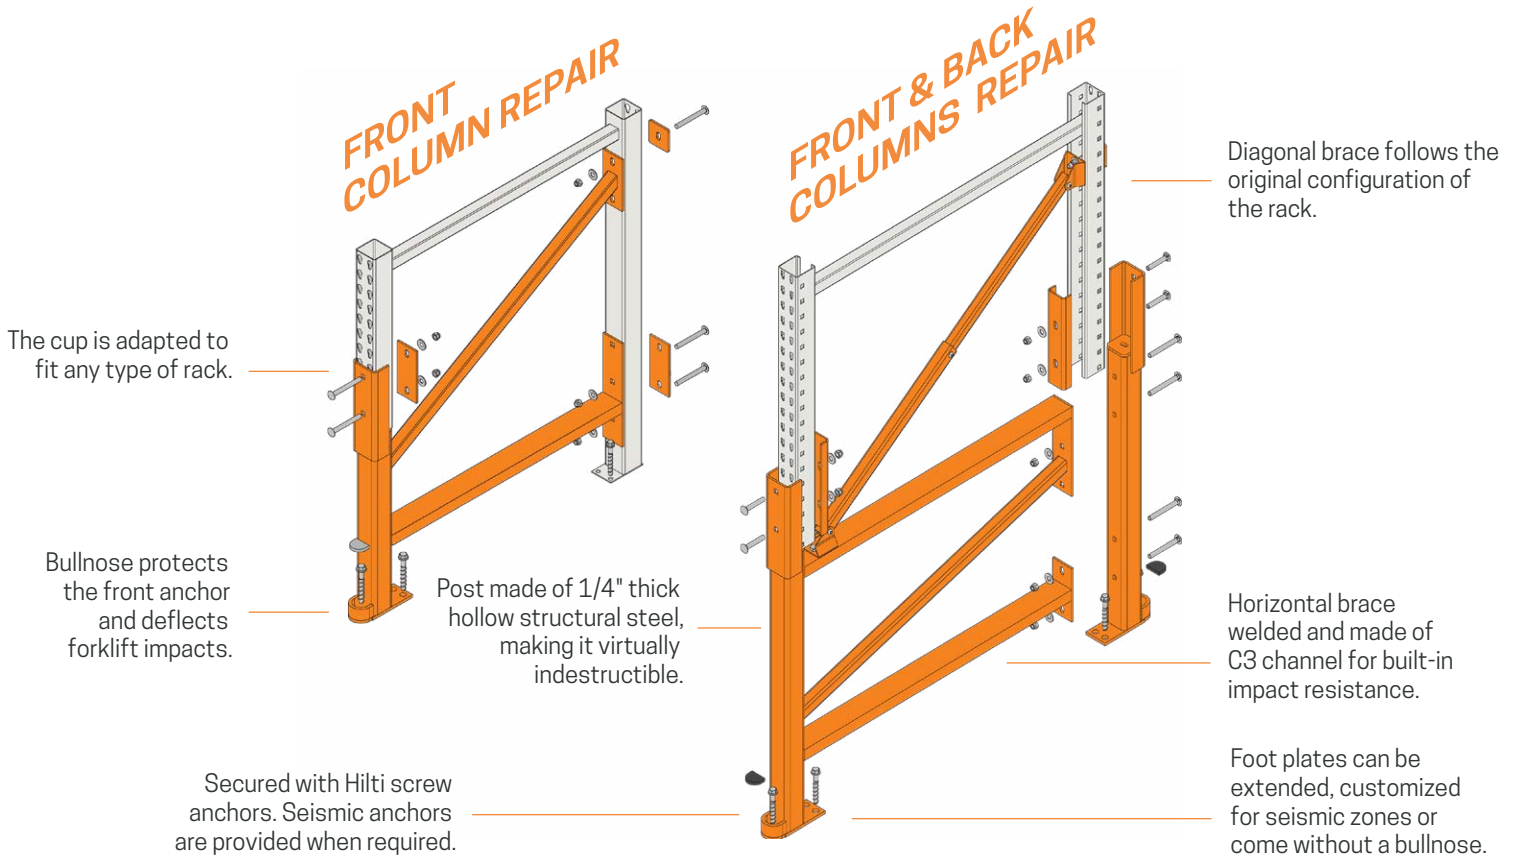

DAMO PRO

Engineered Rack Column Repair Kit

END THE CYCLE OF RACK REPLACEMENT

The DAMO PRO is the rack repair kit that started it all. This permanent repair solution is designed to fix damaged rack columns on any storage rack system – without compromising the original load capacity.

-  Post made of 1/4" thick structural steel tube, making it virtually indestructible.
-  Never worry about damaged rack uprights again with DAMOTECH's **lifetime warranty** against impact included with every DAMO PRO.
-  Short lead time, quick installation, and little to no unloading reduces downtime.
-  Made-to-measure to restore the original rack capacity of any size and type of pallet racking system.

Post made of 1/4" thick structural steel tube, making it virtually indestructible.

Never worry about damaged rack uprights again with DAMOTECH's **lifetime warranty**.

Short lead time, quick installation, and little to no unloading reduces downtime.

Made-to-measure to restore the original rack capacity of any size and type of racking system.

The DAMO PRO CAN can be used to repair damage to the front and back columns of a rack.

OPTIONS

Standard Heights